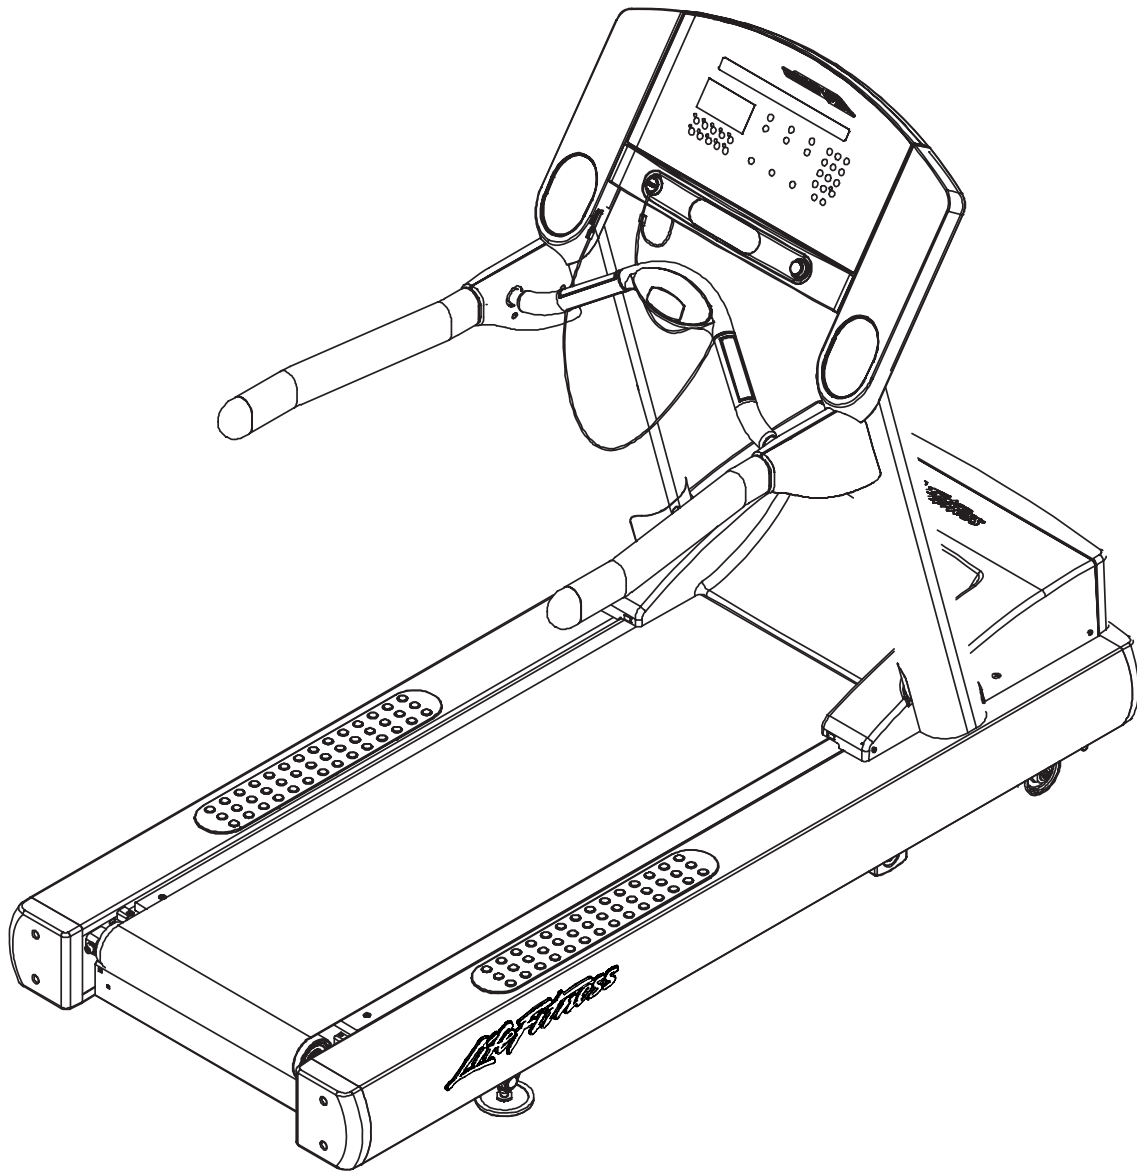

# Life Fitness

Arctic Silver 97Ti Treadmill

**Customer Support Services**  
**PARTS MANUAL**

rev. 22 Sep 2006

**ARCTIC SILVER 97Ti**  
**REFERENCES**

**97T-0XXX-03**  
**S/N ATV100000 and UP**

---

OPERATION MANUAL	M051-00K58-A177
SERVICE MANUAL	M051-00K58-A159
HARDWARE BAG	AK58-00226-0000
TOUCH UP PAINT: SPRAY CAN .5 OZ BOTTLE W/APPLICATOR .33 OZ PEN	0017-00008-0204 0017-00008-0205 0017-00008-0206
INSTALLATION VIDEO	M051-00K58-A180
SERVICE VIDEO	M051-00K58-A161

	Page
REAR ENDCAPS AND CUP HOLDERS .....	4
SCUFF PAD, TINSEL AND FRAME TAG BOARD .....	5
CONSOLE AND RELATED COMPONENTS.....	6
UPRIGHTS, HANDRAILS AND ERGO BAR .....	7
MOTOR COVER, FRONT COVER AND ENDCAPS .....	8
BELT, DECK AND REAR ROLLER.....	9
LIFT FRAME AND MOTOR .....	10
WAX/LIFT ASSEMBLY .....	11
MOTOR CONTROLLER ASSEMBLY.....	12
DRIVE MOTOR ASSEMBLY .....	13
IDLER ARM ASSEMBLY AND STATIC BRUSH.....	14
LEG LEVELER ASSEMBLY .....	15
FRONT ROLLER ASSEMBLY .....	16
ERGO BAR WITH LIFE PULSE.....	17
POWER COMPONENTS SCHEMATIC .....	18
CABLES .....	19